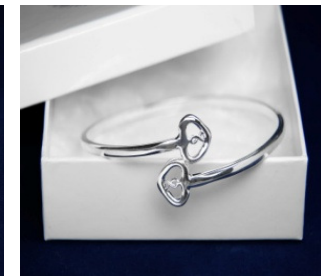

Pink Ribbon Bracelets

Where There Is Love – B-01-1

Rope Bracelet – B-02-1

Keep the Faith Pink B-03A-1

Leather Rope – B-04-1

Stretch Bangle– B-06

Bangle Bracelet – B-07

Silver Toggle w/Pink Crystal Heart – B-08-1

Chunky charm – B-10-1

:Pink Bead w/Silver Ribbon - B-11

Tiffany Bangle – B-12

Pink Pearl – B-13-1

Partial Rope – B-18-1

Mother Daughter Sister B-27-1

Ribbon Locket – B-28-1

Multi Ribbon Charm – B-30-1

Double Bangle – B-31

Bangle w/floating Ribbon B-32

Silver Chunky Bracelet w/ Silver Ribbon – B-33

Tiffany Two Hearts & Ribbon – B-34

Silver Linked with Heart Charm – B-35-1

Faith, Hope Love – B-36A-1

Chunky silver w/ribbon heart Toggle – B-38

Ribbon Cuff Bracelet – B-40